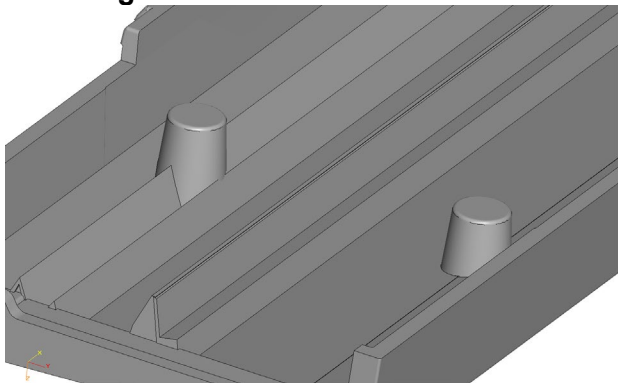

Pin designs A and B have small parts that can support PCB side walls while pin design C does not. Please see the following page for different pin visualisations. Updated 2D drawings can be download from [here](#), and mechanical 3D models can be requested from our tech support team at tech.support@ledil.com

LEDiL

(CONTINUED FROM PAGE 1)

LINNEA pin design visualisations:

Pin design A

Pin design B

Pin design C

Contact information:

Kalle Hannila
Product Manager
Joensuunkatu 13
24100 SALO, FINLAND
kalle.hannila@ledil.com