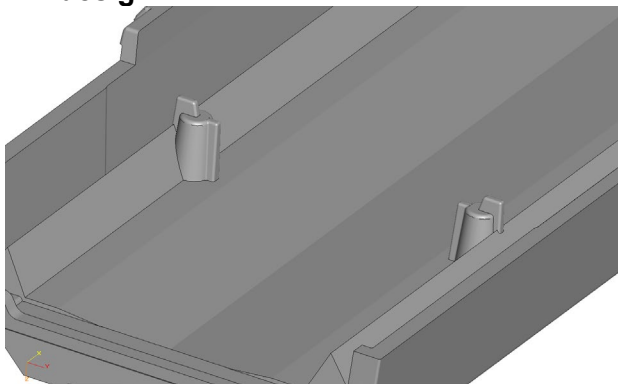

Pin designs A and B have small parts that can support PCB side walls while pin design C does not. Please see the following page for different pin visualisations. Updated 2D drawings can be download from [here](#), and mechanical 3D models can be requested from our tech support team at tech.support@ledil.com

LEDiL

(CONTINUED FROM PAGE 1)

LINNEA pin design visualisations:

Pin design A

Pin design B

Pin design C

Contact information:

Kalle Hannila
Product Manager
Joensuunkatu 13
24100 SALO, FINLAND
kalle.hannila@ledil.com