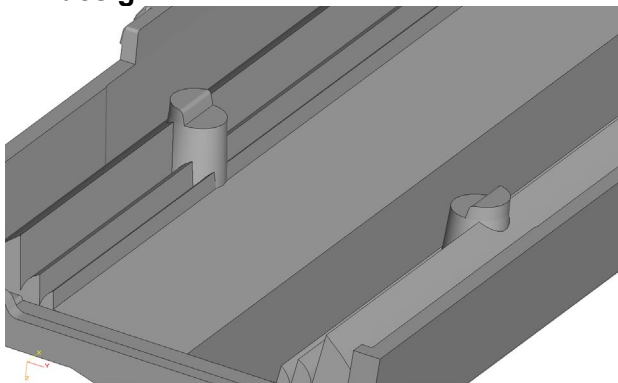

Pin designs A and B have small parts that can support PCB side walls while pin design C does not. Please see the following page for different pin visualisations. Updated 2D drawings can be download from [here](#), and mechanical 3D models can be requested from our tech support team at tech.support@ledil.com

LEDiL

(CONTINUED FROM PAGE 1)

LINNEA pin design visualisations:

Pin design A

Pin design B

Pin design C

Contact information:

Kalle Hannila
Product Manager
Joensuunkatu 13
24100 SALO, FINLAND
kalle.hannila@ledil.com