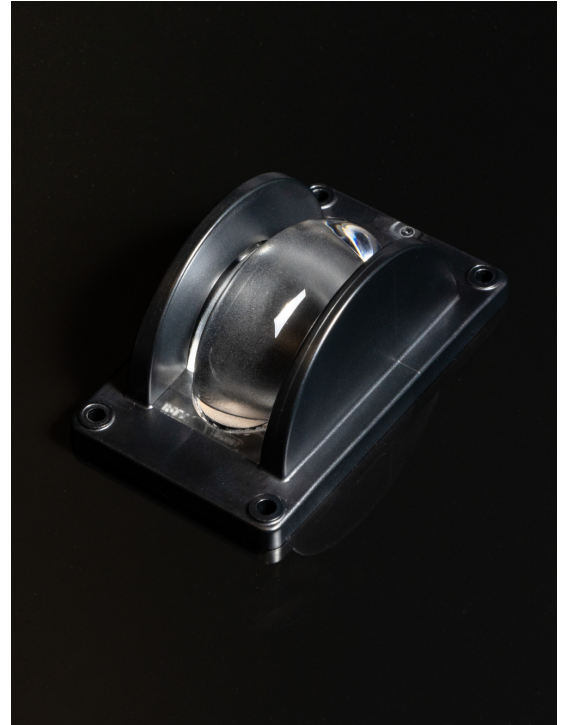

CORAL

Light control and va-va-voom for urban and technical applications

CORAL lenses are designed to provide precise light control and va-va-voom experience for urban and technical applications. Superior colour mixing and durable 2K-molded construction allow ultimate optical performance and durability needed in various outdoor applications like architectural lighting, wall-washing, obstruction lights, stage lighting or accent lighting. Optimized for single and clustered high-power LEDs.

PRODUCTS:

CS19838_CORAL-IP-OW

Dimensions: 74.5 mm x 44.5 mm

Height: 32.00 mm

115 + 6° oval beam

GENERAL INFORMATION:

NOTE: The typical beam angle will be changed by different color, chip size and chip position tolerance. The typical total beam angle is the full angle measured where the luminous intensity is half of the peak value.