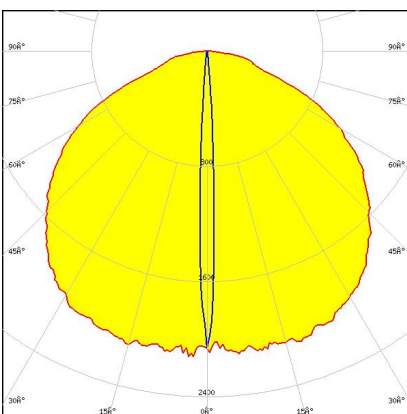

PRODUCTS:

CS19838_CORAL-IP-OW

Dimensions: 74.5 mm x 44.5 mm

Height: 32.00 mm

115 + 6° oval beam

GENERAL INFORMATION:

NOTE: The typical beam angle will be changed by different color, chip size and chip position tolerance. The typical total beam angle is the full angle measured where the luminous intensity is half of the peak value.