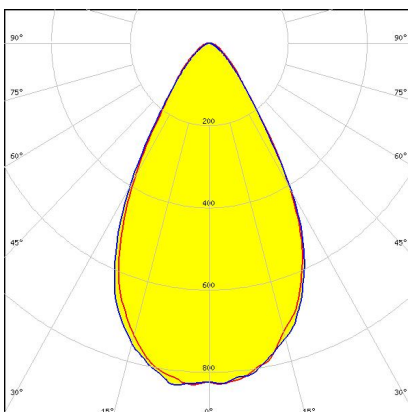

### BRIANNA-28X1

1140 x 36 mm linear solution

#### C18343\_BRIANNA-28X1-W

**Dimensions: 1120.0 mm x 36.0 mm**

**Height: 13.40 mm**

~60° wide beam. Variant with 28X1 lens.

### GENERAL INFORMATION:

NOTE: The typical beam angle will be changed by different color, chip size and chip position tolerance. The typical total beam angle is the full angle measured where the luminous intensity is half of the peak value.