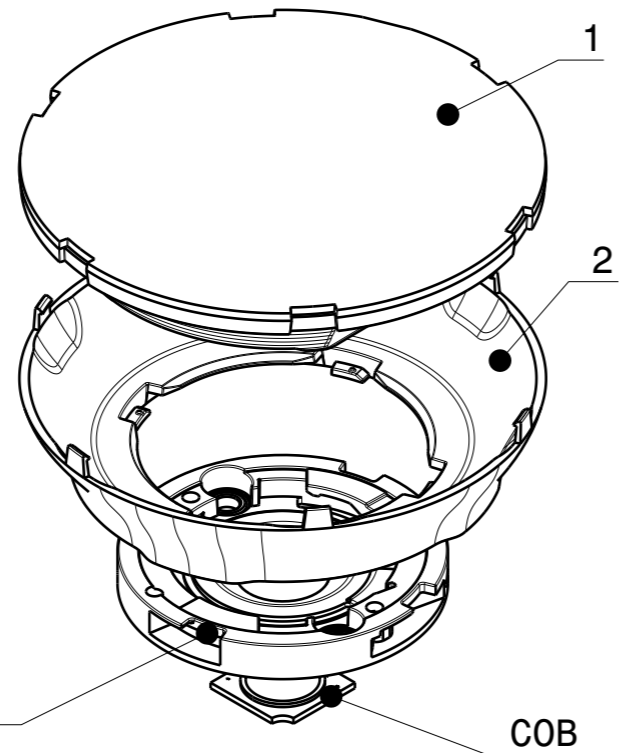

CP19050\_ AMY-70-WAS-C2  
CP19110\_ AMY-70-WAS-C2-WHT

CP19051\_ AMY-70-WAS-B2  
CP19119\_ AMY-70-WAS-B2-WHT  
CP19650\_ AMY-70-WAS-B50  
CP19658\_ AMY-70-WAS-B50-WHT

Top view  
Scale: 1:1

Screw holes:  
**HOLDER C:**  
HEKLA-G2  
HEKLA-SOCKET  
**HOLDER B:**  
Screw hole positions  
to be checked  
per socket/connector

**Notes**

|  |   |
|--|---|
|  | PCB or heatsink level.  |
|  | LED location  |
|  | Ensure LED fitting from a product specific 3D model available from <a href="http://www.ledil.com">www.ledil.com</a>         |
|  | For more details about installation please see LEDiL Installation Guide on <a href="http://www.ledil.com">www.ledil.com</a> |

H G F E D C B A

Beam direction

Ø 69.7 ± 0.3

|                   |      |          |                 |
|-------------------|------|----------|-----------------|
| PART              | TYPE | MATERIAL | COLOR / COATING |
| C18444_AMY-70-WAS | LENS | PMMA     | CLEAR           |