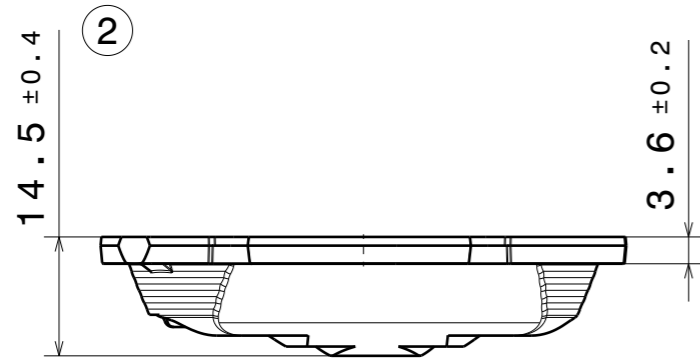

H G F E D C B A

Beam direction

Ø 69.7 ± 0.3

PART	TYPE	MATERIAL	COLOR / COATING
C18444_AMY-70-WAS	LENS	PMMA	CLEAR

MECHANICAL DRAWING

PRODUCT
AMY-70-WAS

LEDiL

Plastic moulding general tolerances according to DIN 16901-130 and applies if not otherwise shown in the drawing. Silicone moulding general tolerances according to ISO 3302-1 Class M3 and applies if not otherwise shown in the drawing.

FIRST ANGLE PROJECTION:

This drawing is the property of LEDiL Oy. It may not be copied or otherwise distributed without prior written permission from LEDiL Oy.

SCALE 1:1

WEIGHT -

A3 SHEET 2/2

Notes

●	PCB or heatsink level.
●	LED location
	Ensure LED fitting from a product specific 3D model available from www.ledil.com
	For more details about installation please see LEDiL Installation Guide on www.ledil.com

H G F E D C B A