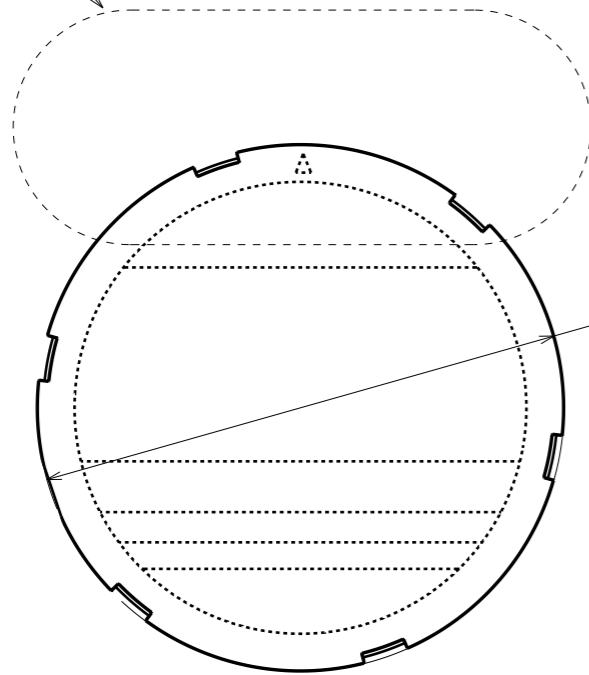

CP19050\_ AMY-70-WAS-C2  
CP19110\_ AMY-70-WAS-C2-WHT

CP19051\_ AMY-70-WAS-B2  
CP19119\_ AMY-70-WAS-B2-WHT  
CP19650\_ AMY-70-WAS-B50  
CP19658\_ AMY-70-WAS-B50-WHT

Top view  
Scale: 1:1

Screw holes:  
**HOLDER C:**  
HEKLA-G2  
HEKLA-SOCKET  
**HOLDER B:**  
Screw hole positions  
to be checked  
per socket/connector

**Notes**

|  |   |
|--|---|
|  | PCB or heatsink level.  |
|  | LED location  |
|  | Ensure LED fitting from a product specific 3D model available from <a href="http://www.ledil.com">www.ledil.com</a>         |
|  | For more details about installation please see LEDiL Installation Guide on <a href="http://www.ledil.com">www.ledil.com</a> |

H G F E D C B A

Beam direction

Ø 69.7 ± 0.3

|                   |      |          |                 |
|-------------------|------|----------|-----------------|
| PART              | TYPE | MATERIAL | COLOR / COATING |
| C18444_AMY-70-WAS | LENS | PMMA     | CLEAR           |