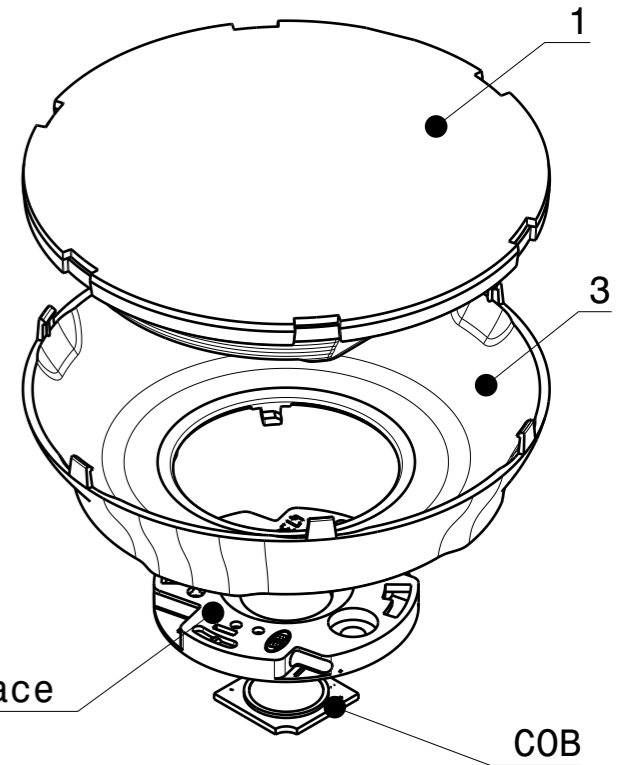

CP19050\_ AMY-70-WAS-C2  
CP19110\_ AMY-70-WAS-C2-WHT

CP19051\_ AMY-70-WAS-B2  
CP19119\_ AMY-70-WAS-B2-WHT  
CP19650\_ AMY-70-WAS-B50  
CP19658\_ AMY-70-WAS-B50-WHT

Top view  
Scale: 1:1

Screw holes:  
**HOLDER C:**  
HEKLA-G2  
HEKLA-SOCKET  
**HOLDER B:**  
Screw hole positions  
to be checked  
per socket/connector

**Notes**

|  |   |
|--|---|
|  | PCB or heatsink level.  |
|  | LED location  |
|  | Ensure LED fitting from a product specific 3D model available from <a href="http://www.ledil.com">www.ledil.com</a>         |
|  | For more details about installation please see LEDiL Installation Guide on <a href="http://www.ledil.com">www.ledil.com</a> |

H G F E D C B A

Beam direction

Ø 69.7 ± 0.3

|                   |      |          |                 |
|-------------------|------|----------|-----------------|
| PART              | TYPE | MATERIAL | COLOR / COATING |
| C18444_AMY-70-WAS | LENS | PMMA     | CLEAR           |