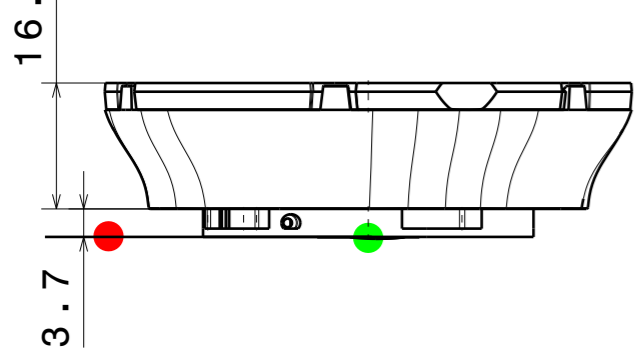

CP19050\_ AMY-70-WAS-C2  
CP19110\_ AMY-70-WAS-C2-WHT

CP19051\_ AMY-70-WAS-B2  
CP19119\_ AMY-70-WAS-B2-WHT  
CP19650\_ AMY-70-WAS-B50  
CP19658\_ AMY-70-WAS-B50-WHT

Top view  
Scale: 1:1

Screw holes:  
**HOLDER C:**  
HEKLA-G2  
HEKLA-SOCKET  
**HOLDER B:**  
Screw hole positions  
to be checked  
per socket/connector

**Notes**

|  |   |
|--|---|
|  | PCB or heatsink level.  |
|  | LED location  |
|  | Ensure LED fitting from a product specific 3D model available from <a href="http://www.ledil.com">www.ledil.com</a>         |
|  | For more details about installation please see LEDiL Installation Guide on <a href="http://www.ledil.com">www.ledil.com</a> |