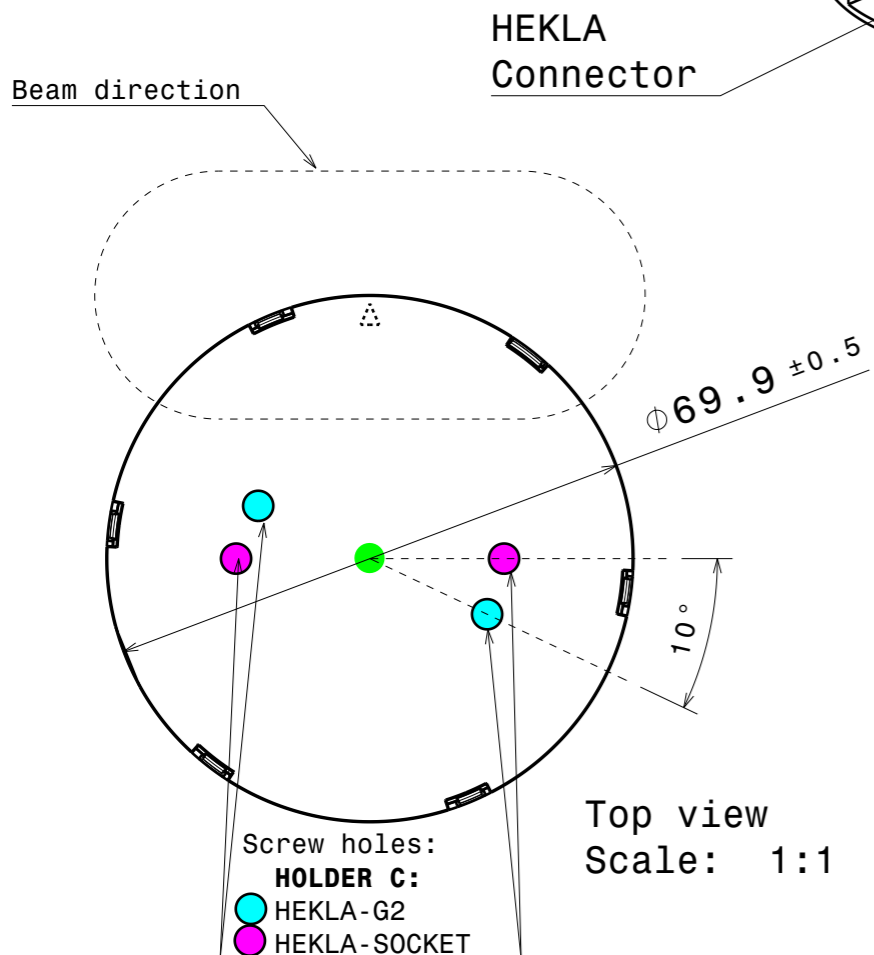

CP19050\_ AMY-70-WAS-C2  
CP19110\_ AMY-70-WAS-C2-WHT

CP19051\_ AMY-70-WAS-B2  
CP19119\_ AMY-70-WAS-B2-WHT  
CP19650\_ AMY-70-WAS-B50  
CP19658\_ AMY-70-WAS-B50-WHT

Top view  
Scale: 1:1

Screw holes:  
**HOLDER C:**  
HEKLA-G2  
HEKLA-SOCKET  
**HOLDER B:**  
Screw hole positions  
to be checked  
per socket/connector

**Notes**

|  |   |
|--|---|
|  | PCB or heatsink level.  |
|  | LED location  |
|  | Ensure LED fitting from a product specific 3D model available from <a href="http://www.ledil.com">www.ledil.com</a>         |
|  | For more details about installation please see LEDiL Installation Guide on <a href="http://www.ledil.com">www.ledil.com</a> |

H G F E D C B A

Beam direction

Ø 69.7 ± 0.3

|                   |      |          |                 |
|-------------------|------|----------|-----------------|
| PART              | TYPE | MATERIAL | COLOR / COATING |
| C18444_AMY-70-WAS | LENS | PMMA     | CLEAR           |

FIRST ANGLE PROJECTION:

This drawing is the property of LEDiL Oy. It may not be copied or otherwise distributed without prior written permission from LEDiL Oy.

SCALE 1:1

WEIGHT -

A3 SHEET 2/2

**Notes**

|   |   |
|---|---|
| ● | PCB or heatsink level.  |
| ● | LED location  |
|   | Ensure LED fitting from a product specific 3D model available from <a href="http://www.ledil.com">www.ledil.com</a>         |
|   | For more details about installation please see LEDiL Installation Guide on <a href="http://www.ledil.com">www.ledil.com</a> |