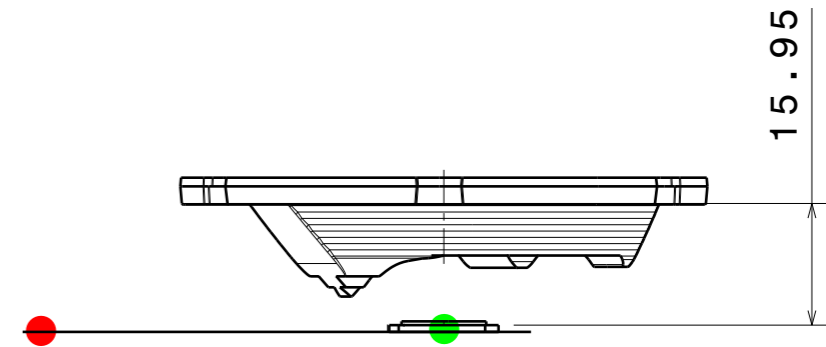

|  |                             |   |
|--|-----------------------------|---|
| <b>MECHANICAL DRAWING</b>  |                             | <b>LEDiL</b>  |
| PRODUCT<br><b>AMY-70-WAS</b>   |                             |   |
| Plastic moulding general tolerances according to DIN 16901-130 and applies if not otherwise shown in the drawing. Silicone moulding general tolerances according to ISO 3302-1 Class M3 and applies if not otherwise shown in the drawing. | FIRST ANGLE PROJECTION:<br> | This drawing is the property of LEDiL Oy. It may not be copied or otherwise distributed without prior written permission from LEDiL Oy. |
| SCALE<br>1:1   | WEIGHT<br>-                 | A3 SHEET 1/2  |

H G F E D C B A

Beam direction

Ø 69.7 ± 0.3

|                   |      |          |                 |
|-------------------|------|----------|-----------------|
| PART              | TYPE | MATERIAL | COLOR / COATING |
| C18444_AMY-70-WAS | LENS | PMMA     | CLEAR           |