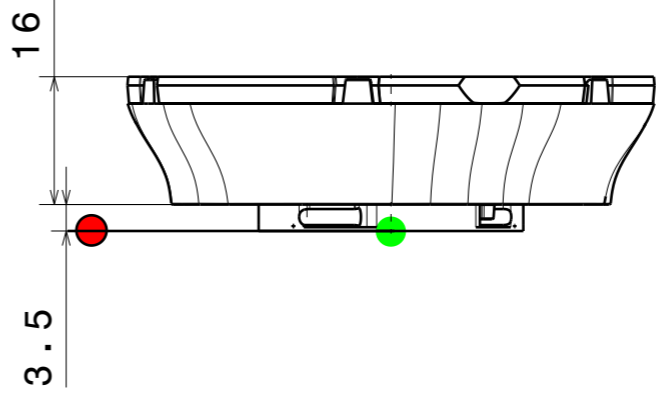

CP19050\_ AMY-70-WAS-C2  
CP19110\_ AMY-70-WAS-C2-WHT

CP19051\_ AMY-70-WAS-B2  
CP19119\_ AMY-70-WAS-B2-WHT  
CP19650\_ AMY-70-WAS-B50  
CP19658\_ AMY-70-WAS-B50-WHT

Top view  
Scale: 1:1

Screw holes:  
**HOLDER C:**  
HEKLA-G2  
HEKLA-SOCKET  
**HOLDER B:**  
Screw hole positions  
to be checked  
per socket/connector

**Notes**

|  |   |
|--|---|
|  | PCB or heatsink level.  |
|  | LED location  |
|  | Ensure LED fitting from a product specific 3D model available from <a href="http://www.ledil.com">www.ledil.com</a>         |
|  | For more details about installation please see LEDiL Installation Guide on <a href="http://www.ledil.com">www.ledil.com</a> |